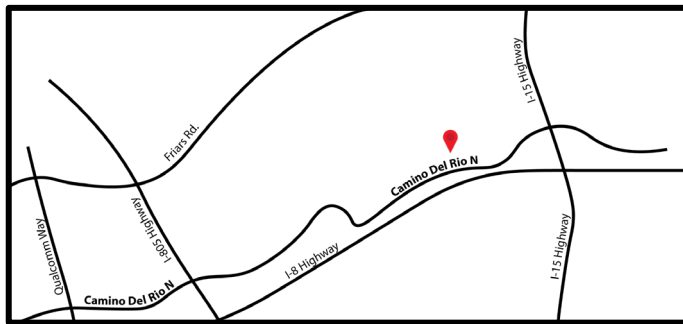

GRAB N' GO MEALS

FREE MEALS FOR ALL CHILDREN UNDER 18

MEAL SERVICE LOCATIONS

If you arrive in your vehicle, please remain in your vehicle.
If there is a line, practice 6 feet social distancing.

Altus Schools MISSION VALLEY Office
3430 Camino Del Rio North, San Diego, CA 92108

Altus Schools BONITA Office
3252 Bonita Road, Chula Vista, CA 91910

DATES & TIMES

DETAILS

Tuesdays and Thursdays
11:00 a.m. – 1:00 p.m.

Altus Schools MISSION VALLEY
Office Parking Lot

Wednesdays and Fridays
11:00 a.m. – 1:00 p.m.