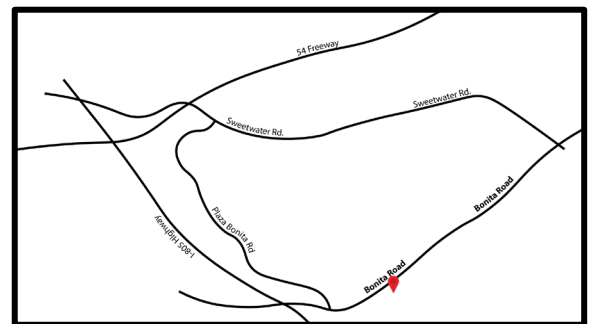

GRAB N' GO MEALS

FREE MEALS FOR ALL CHILDREN UNDER 18

MEAL SERVICE LOCATIONS

If you arrive in your vehicle, please remain in your vehicle.
If there is a line, practice 6 feet social distancing.

Altus Schools MISSION VALLEY Office
3430 Camino Del Rio North, San Diego, CA 92108

Altus Schools BONITA Office
3252 Bonita Road, Chula Vista, CA 91910